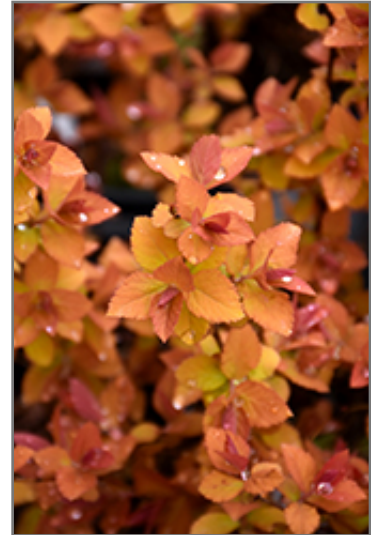

Applewood Nursery
& LANDSCAPE SUPPLY
“Your One-Stop Landscape Shop”

- Mass Planting
- General Garden Use
- Groundcover

Planting & Growing

Double Play Big Bang Spirea will grow to be about 3 feet tall at maturity, with a spread of 3 feet. It tends to fill out right to the ground and therefore doesn't necessarily require facer plants in front. It grows at a fast rate, and under ideal conditions can be expected to live for approximately 20 years.

This shrub should only be grown in full sunlight. It prefers to grow in average to moist conditions, and shouldn't be allowed to dry out. It is not particular as to soil type or pH. It is highly tolerant of urban pollution and will even thrive in inner city environments. This particular variety is an interspecific hybrid.

*Double Play Big Bang Spirea foliage
Photo courtesy of NetPS Plant Finder*